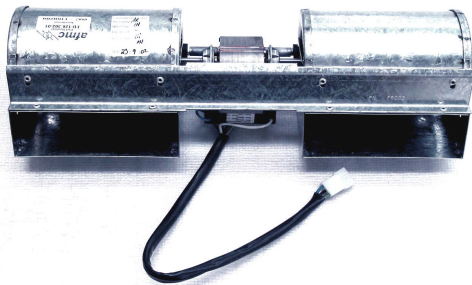

SIDE LINER (sold separate)

Part #	Size	Models
81CPSHA2029 (8011)	325 x 215	(2400/2000)

FANS

CURRENT FREESTANDING

Details Part # (8030) **Details** Models
 46CFFB424K1102 3 Speed Barrel (1800/2400)
 (1998-CURRENT) Fan
FB-424-K11-02
SIDE VIEW: 225mm W X 200mm H
AIR OUTLET: 205mm W X 70 H

CURRENT INBUILT

Part # (3025) **Details** **Model**
 02SOP3025 3 Speed Fan (1600/2000)
 023010 Speed Control

SIZE: 310mm ACROSS FACE
SIZE: 160mm W X 75mm H - AIR OUTLET

Part # (8028) **Details** Models
 46CFFD12609301 3 Speed Spring (1600/2000)
 (2000-2017) Mount Fan