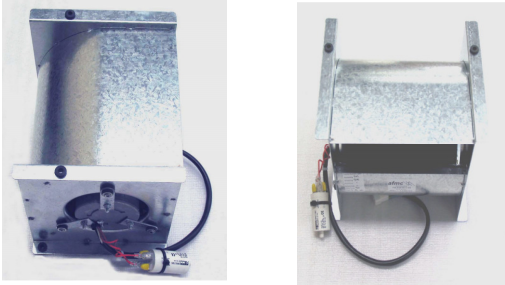

FANS

CURRENT FREESTANDING

Details Part # (8030)   **Details** Models
46CFFB424K1102   3 Speed Barrel (1800/2400)
(1998-CURRENT)   Fan
FB-424-K11-02
SIDE VIEW: 225mm W X 200mm H
AIR OUTLET: 205mm W X 70 H