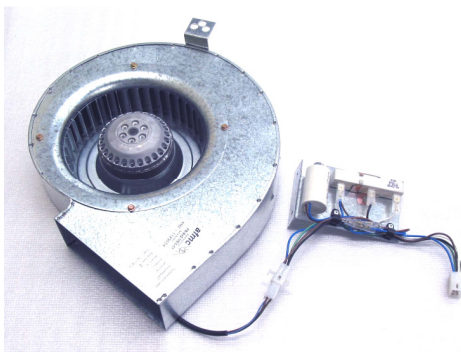

SIDE LINER (sold separate)

Part #	Size	Models
81CPSHA2029 (8011)	325 x 215	(2400/2000)

FANS

CURRENT FREESTANDING

Details Part # (8030) **Details** Models
 46CFFB424K1102 3 Speed Barrel (1800/2400)
 (1998-CURRENT) Fan
FB-424-K11-02
SIDE VIEW: 225mm W X 200mm H
AIR OUTLET: 205mm W X 70 H

CURRENT INBUILT

Part # (3025) **Details** **Model**
 02SOP3025 3 Speed Fan (1600/2000)
 023010 Speed Control

SIZE: 310mm ACROSS FACE
SIZE: 160mm W X 75mm H - AIR OUTLET

Part # (8028) **Details** Models
 46CFFD12609301 3 Speed Spring (1600/2000)
 (2000-2017) Mount Fan