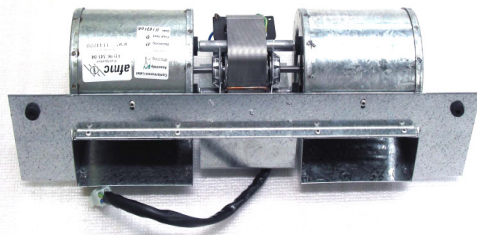

CURRENT INBUILT

Part # (3025) **Details** **Model**
 02SOP3025 3 Speed Fan (1600/2000)
 023010 Speed Control

SIZE: 310mm ACROSS FACE
SIZE: 160mm W X 75mm H - AIR OUTLET

Part # (8028) **Details** Models
 46CFFD12609301 3 Speed Spring (1600/2000)
 (2000-2017) Mount Fan

FD-126-302-01
SIZE: 390mm X 50mm AIR OUTLET

*** Only available at Shamic while stocks last**

Part # (8087) **Details** **Models**
 46CFFD12630203 3 Speed Bolt On (2000)
 (PRE 2000)

SIZE: 390mm X 50mm 126mm WHEEL
FD-126-302-03